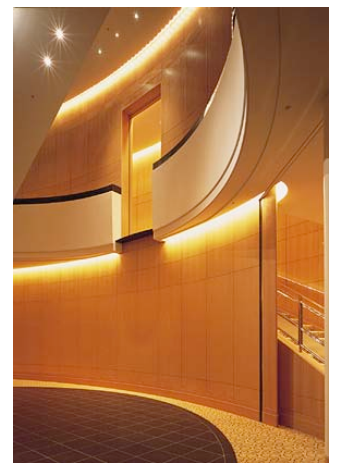

FlexVeneer

Flexible Wood Wallcovering

FlexVeneer is the definitive solution for commercial and residential interiors, combining the beauty and versatility of real wood with outstanding performance and convenient installation.

Customer's benefits:

“AA” Architectural Grade Veneer

- Suitable for all residential and commercial interiors, hospitality, retail, financial and yacht interiors

More cost effective than architectural Plywood

- Easy installation on drywall, similar to vinyl wallcovering
- Large number of sequenced sheets in each flitch
- Factory-trimmed edges for accurate joints and end-matching

Unique patented Five-Ply construction

- Choice of pre-finished or ready-to-finish
- Custom stains and finishes
- Available in size 92cm x 244cm, 92cm x 274cm and 92cm x 304cm by special order

Special and Exotic wood species

- Large variety of real wood species
- Book-matched and sequence-matched standard
- Additional cuts and matching by request

Also available with technically enhanced wood veneer

- Continually available fiddleback figure
- Consistent figure and matching

If you like to know more about the product and available species, please get in contact with us.